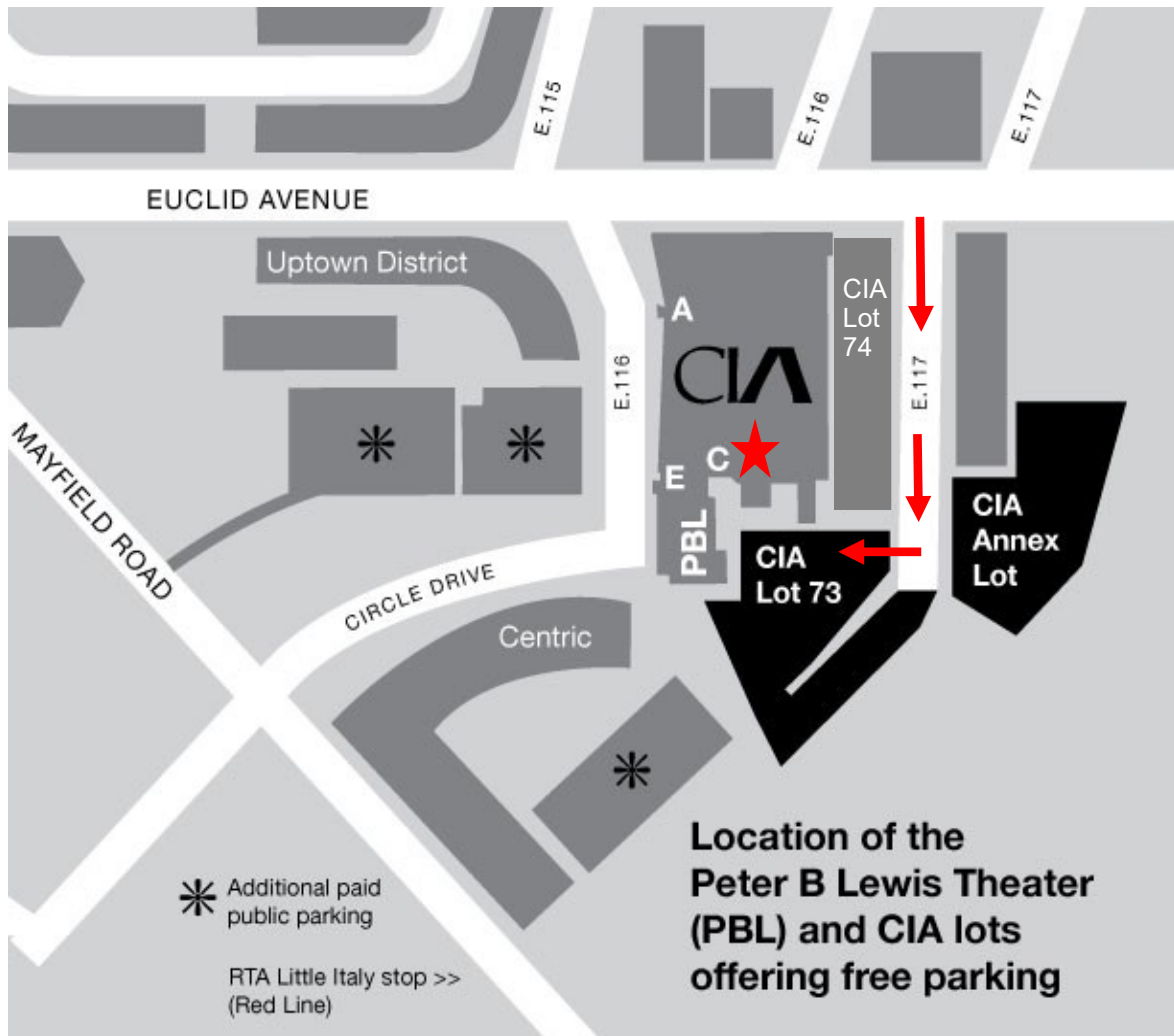

Parking Information

Cleveland Institute of Art Cinematheque Address

Peter B Lewis Theater (PBL), 11610 Euclid Avenue, Cleveland, OH 44106

Cinematheque facilities are fully accessible to the physically challenged. Guests may be dropped off at **Entrance C**, accessed off **E117 Street** and in **Parking Lot 73**. All guests may park in **Parking Lot 73** or the **CIA Annex Lot**. Parking is free and monitored by security guards.

Two parking lots (**Lot 73 and the annex lot**) are available to Cinematheque patrons, and both are accessed from E. 117th Street, south of Euclid Avenue. Cinematheque patrons should park in **Lot 73**, located in the rear of the complex. It's the closest lot to **CIA building Entrance C**.

But if Lot 73 is full, there is additional parking available in the **annex lot** on the other side of E. 117th Street. Those who park in the annex lot should also **use Entrance C** (off Lot 73) to enter the building.

See next page for more photos.

Photos of parking lot and buildings

Thursday, October 5, 2023

7-9:30pm

Cleveland Institute of Art Cinematheque

Sign for Parking Lot 73 located off of E 117 Street.

Big sign on Building. Entrance C